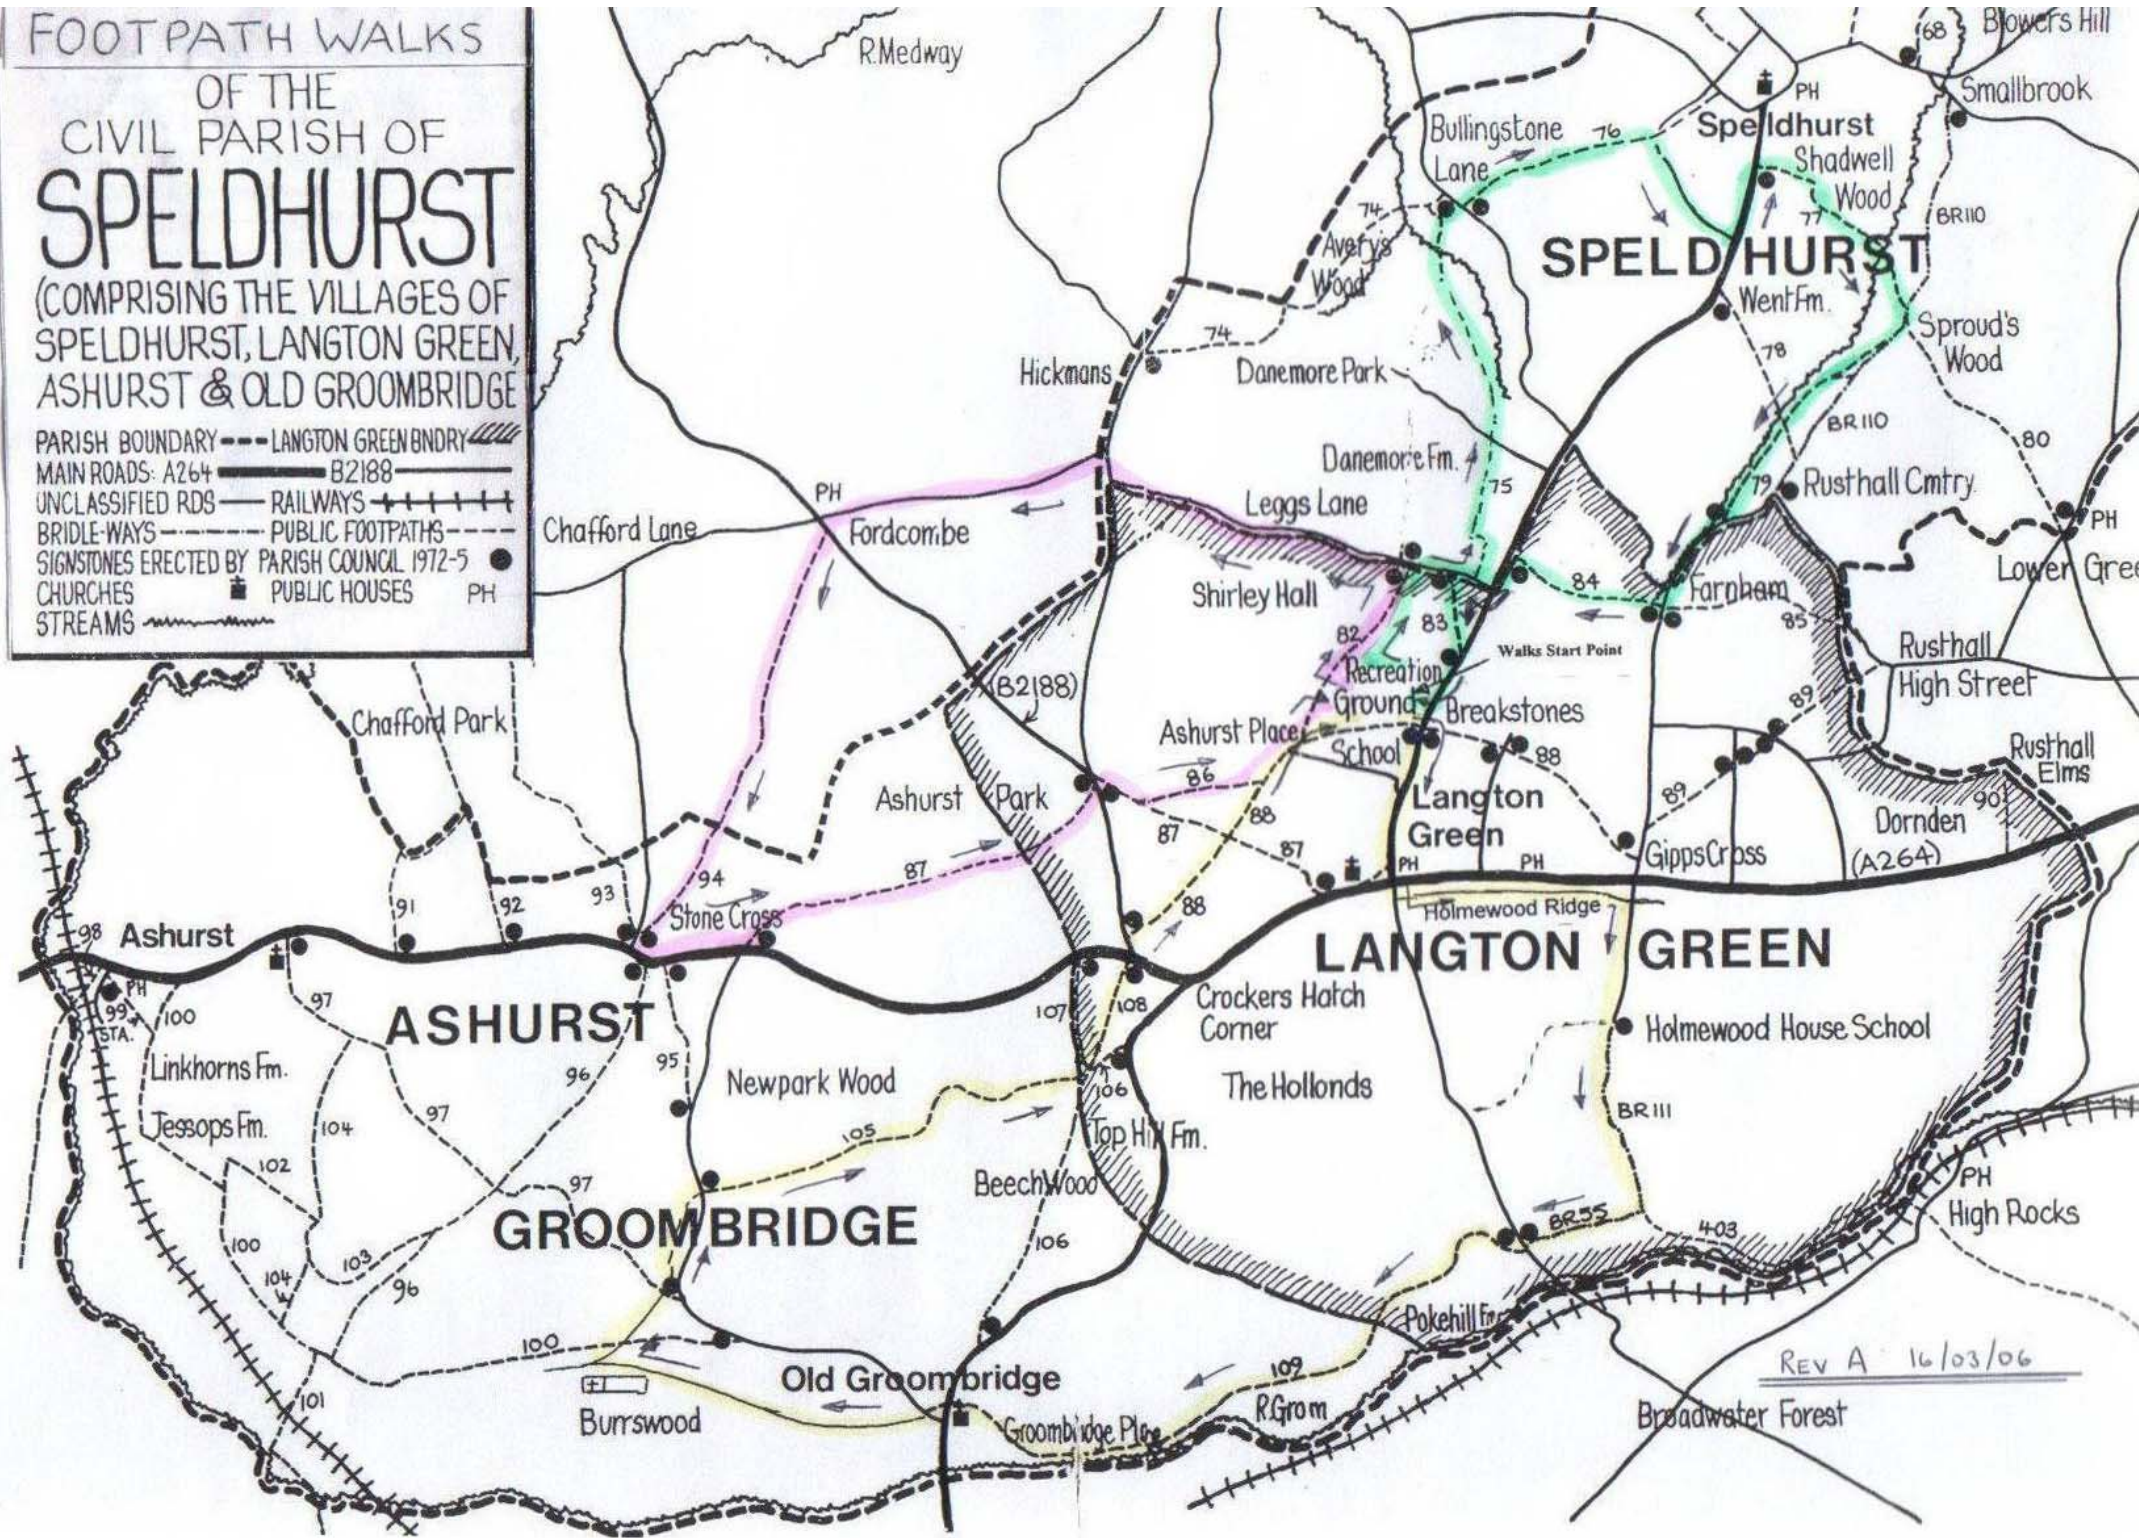

# FOOTPATH WALKS

## OF THE CIVIL PARISH OF SPELDHURST (COMPRISING THE VILLAGES OF SPELDHURST, LANGTON GREEN, ASHURST & OLD GROOMBRIDGE)

- PARISH BOUNDARY --- LANGTON GREEN BNDRY
- MAIN ROADS: A264 — B2188
- UNCLASSIFIED RDS — RAILWAYS + + + + +
- BRIDLE-WAYS - - - - - PUBLIC FOOTPATHS - - - - -
- SIGNSTONES ERECTED BY PARISH COUNCIL 1972-5 ●
- CHURCHES ■ PUBLIC HOUSES PH
- STREAMS ~~~~~